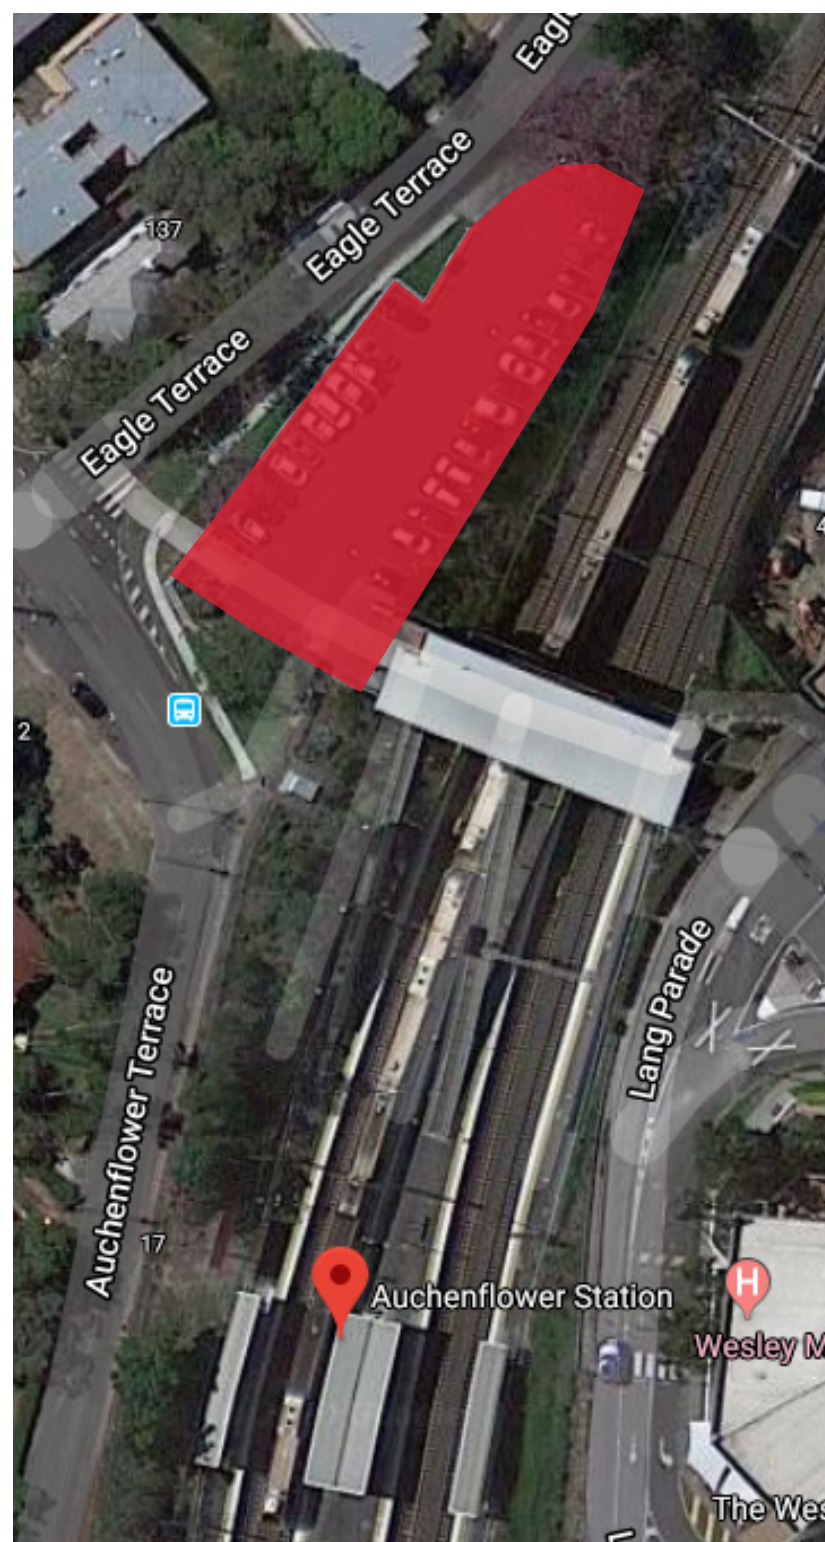

Temporary carpark and platform closure

Saturday 15 to Tuesday 18 February 2020

To support the station accessibility upgrade, the Auchenflower station platforms and carpark will be temporarily closed to complete construction works and enable the operation of a large crane.

All platforms will be closed from:

- 8pm Saturday 15 until 4am Sunday 16 February

All platforms and the station carpark (see across) will be closed from:

- 8pm Monday 17 until 4am Tuesday 18 February

Please assist us by removing vehicles from the carpark by 7pm on Monday 17 February.

We thank you for your patience and consideration during this time as we work to improve your station.

Carpark closure

For more information about the accessibility upgrade, please contact the project's community team during business hours on **1800 722 203** (free call) or email stationsupgrade@qr.com.au