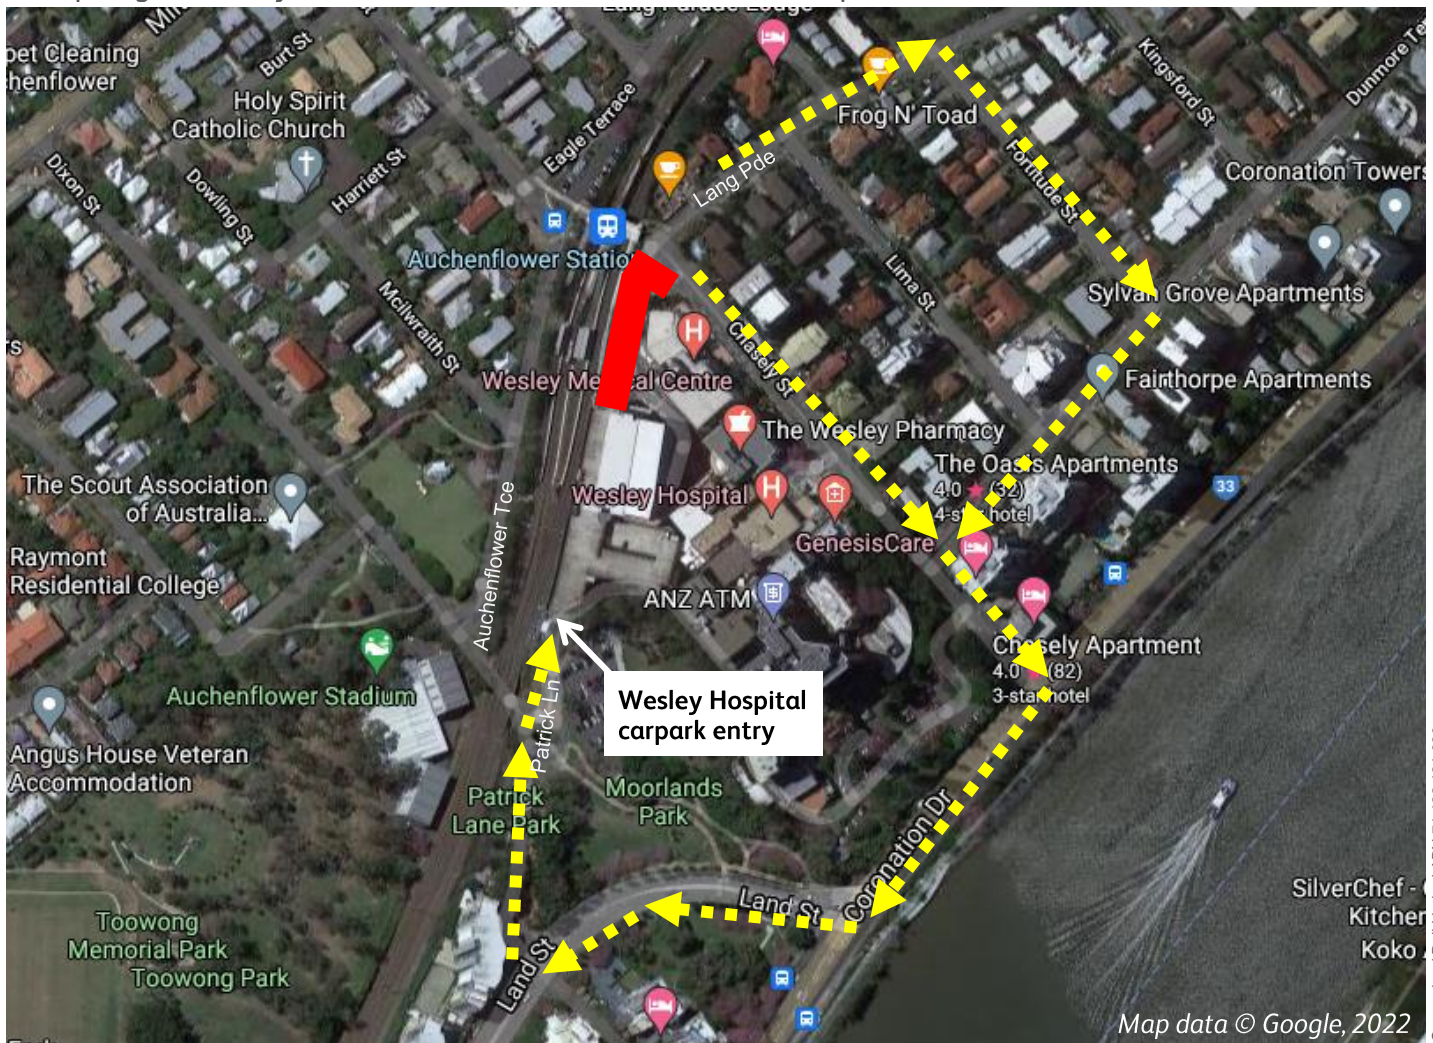

Auchenflower station accessibility upgrade

WORKS NOTICE

Wesley Hospital carpark access changes – Lang Parade closure

8pm Friday 6 to 5am Monday 9 May 2022

To construct the new pedestrian crossing as part of the Auchenflower station accessibility upgrade, **Lang Parade will be closed** (at the corner Chasely Street), from 8pm Friday 6 until 5am Monday 9 May.

During this time all access to The Wesley Hospital public carpark will be via Patrick Lane (see map below).

We apologise for any inconvenience as we undertake these important works.

ROAD CLOSED Lang Parade closed

Access to The Wesley Hospital carpark

For more information, please contact the project's community team on free call 1800 722 203 or email stationsupgrade@qr.com.au