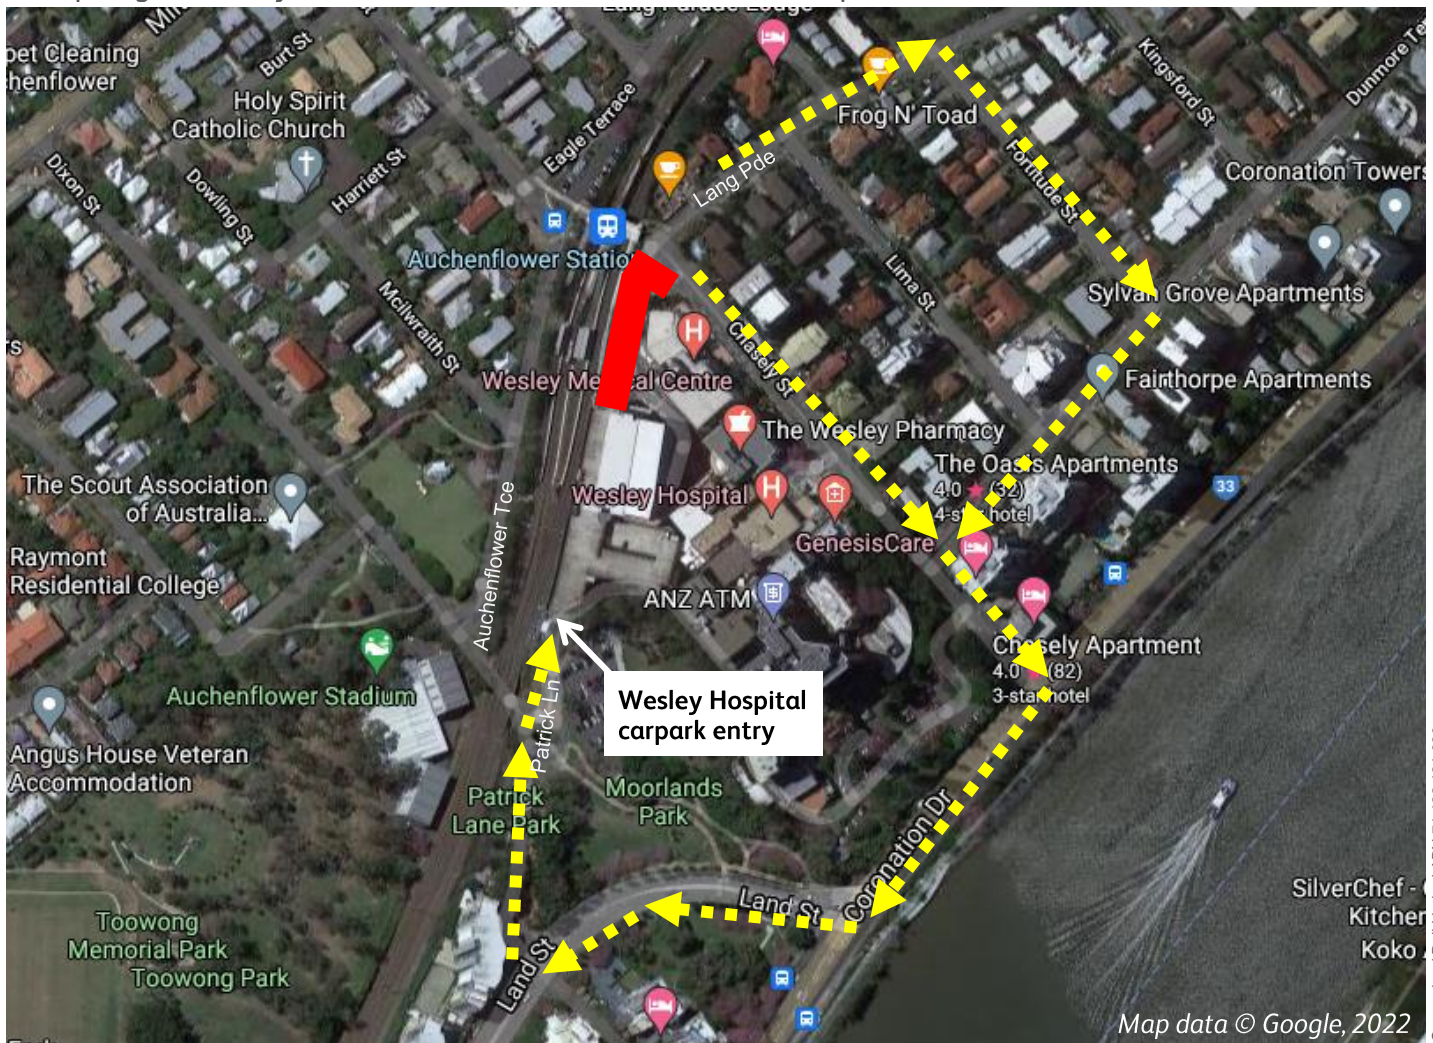

Auchenflower station accessibility upgrade

WORKS NOTICE

Wesley Hospital carpark access changes – Lang Parade closure

Saturday 26 November 2022, 6am to 6pm

To carry out important platform works for the Auchenflower station accessibility upgrade, **Lang Parade will be closed** (at the corner Chasely Street), from 6am to 6pm on Saturday 26 November.

During this time all access to The Wesley Hospital public carpark will be via Patrick Lane (see map below).

We apologise for any inconvenience as we undertake these important works.

Queensland Rail Limited ABN 71 132 181 090

ROAD CLOSED Lang Parade closed

Access to The Wesley Hospital carpark

For more information, please contact the project's community team on free call 1800 722 203 or email stationsupgrade@qr.com.au