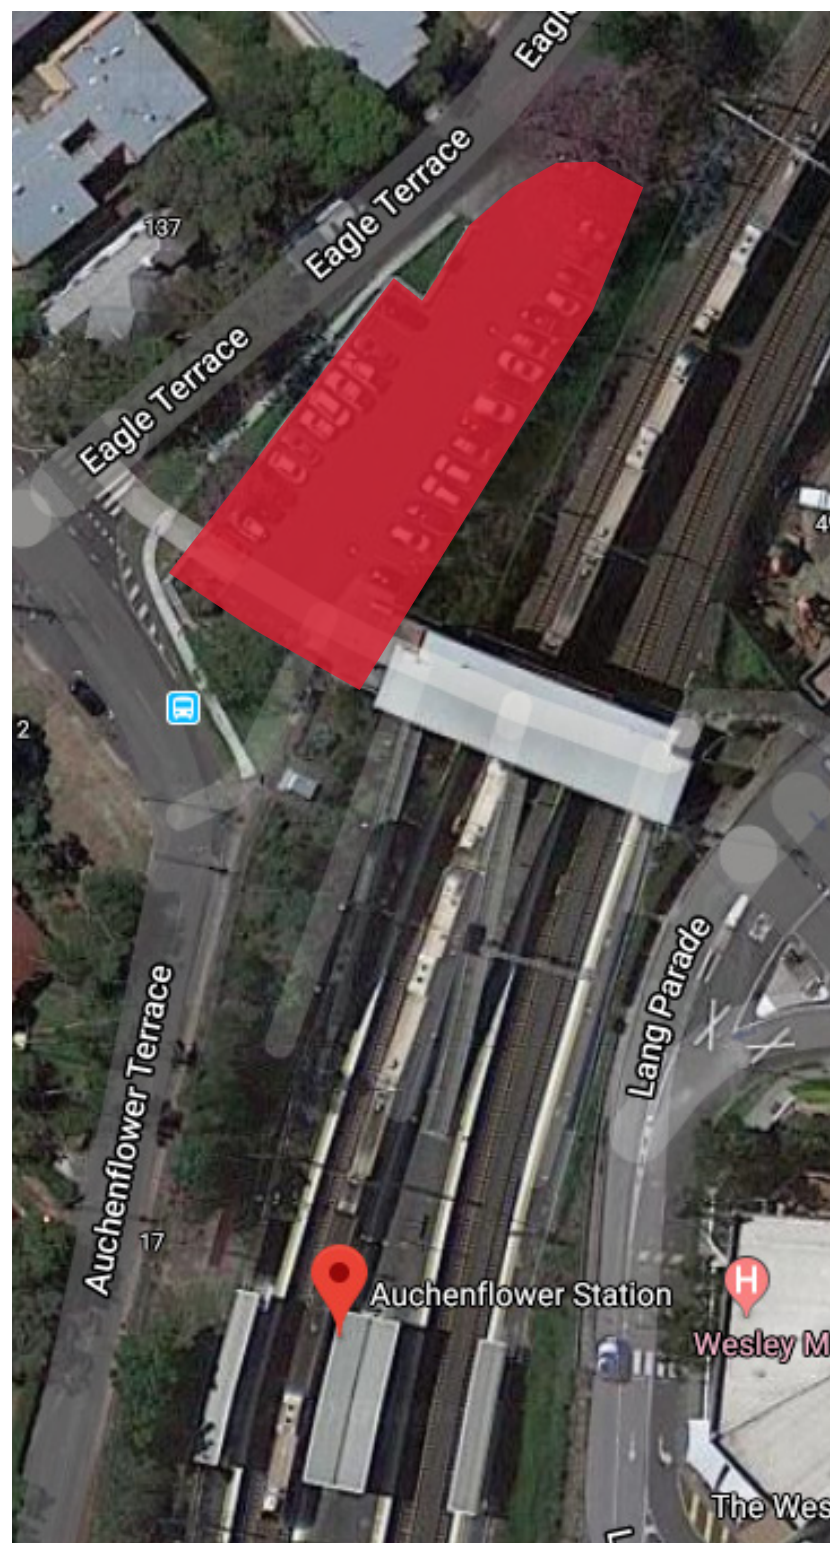

Temporary carpark closure

Monday 27 January

To support the station accessibility upgrade, the Auchenflower station carpark will be closed from 7.30pm Monday 27 to 6am Tuesday 28 January 2020.

The station carpark will be closed to enable the overnight operation of a large crane.

Please assist us by **removing vehicles from the carpark by 7pm on Monday 27 January.**

We thank you for your patience and consideration during this time as we work to improve your station.

Carpark closure

For more information about the accessibility upgrade, please contact the project's community team during business hours on **1800 722 203** (free call) or email stationsupgrade@qr.com.au